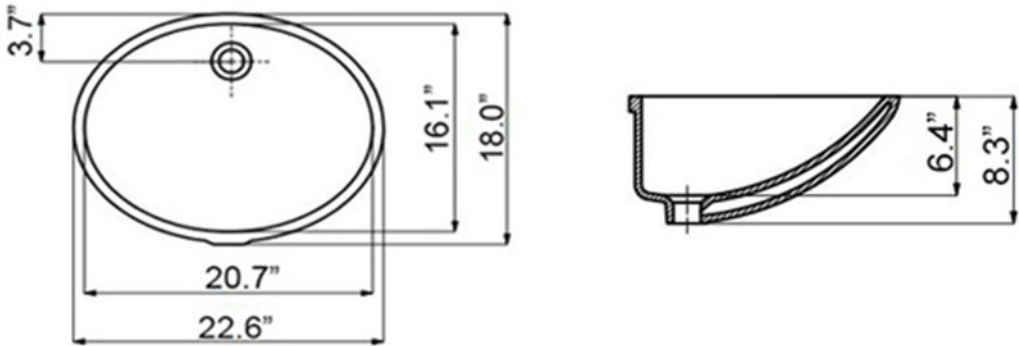

SKU# | Options

- Under TP 205 | Glossy White

Codes & Standards:

- ADA Compliant when Installed to ADA Guidelines

* WS Bath Collections reserves the right to revise dimensions or information on this sheet without notice

Collection Under	Model Under TP 205	Dimensions Metric <i>1 inch = 2.54 cm</i> <i>1 inch = 25.4 mm</i>	 1051 Lea Drive - Collegeville, PA 19426 Tel. 215 513 9400 - Fax 610 831 0215 www.ws bathcollections.com - info@ws bathcollectins.com
----------------------------	--------------------------------	--	---

Product Specs Sheets

Collection
Under

Model |
Under TP 205

Dimensions Metric
 1 inch = 2.54 cm
 1 inch = 25.4 mm

1051 Lea Drive - Collegeville, PA 19426
 Tel. 215 513 9400 - Fax 610 831 0215
www.ws bathcollections.com - info@ws bathcollectins.com

MOUNTING HARDWARE

Vessel/ countertop installation

Silicone (*optional*)

Collection
Under

Model |
Under TP 205

Dimensions Metric
1 inch = 2.54 cm
1 inch = 25.4 mm

WS[®]
BATH
COLLECTIONS

1051 Lea Drive - Collegeville, PA 19426
Tel. 215 513 9400 - Fax 610 831 0215
www.ws bathcollections.com - info@ws bathcollections.com