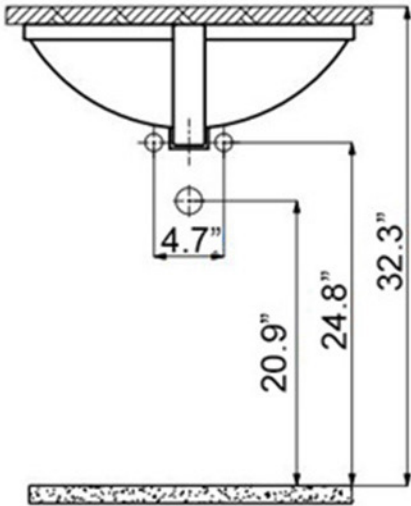

Collection Under	Model Under TP 205	Dimensions Metric <i>1 inch = 2.54 cm</i> <i>1 inch = 25.4 mm</i>	 1051 Lea Drive - Collegeville, PA 19426 Tel. 215 513 9400 - Fax 610 831 0215 www.ws bathcollections.com - info@ws bathcollectins.com
----------------------------	--------------------------------	--	---

Product Specs Sheets

Collection
Under

Model |
Under TP 205

Dimensions Metric
 1 inch = 2.54 cm
 1 inch = 25.4 mm

1051 Lea Drive - Collegeville, PA 19426
 Tel. 215 513 9400 - Fax 610 831 0215
www.ws bathcollections.com - info@ws bathcollectins.com

MOUNTING HARDWARE

Vessel/ countertop installation

Silicone (*optional*)

Collection
Under

Model |
Under TP 205

Dimensions Metric
1 inch = 2.54 cm
1 inch = 25.4 mm

WS[®]
BATH
COLLECTIONS

1051 Lea Drive - Collegeville, PA 19426
Tel. 215 513 9400 - Fax 610 831 0215
www.ws bathcollections.com - info@ws bathcollections.com